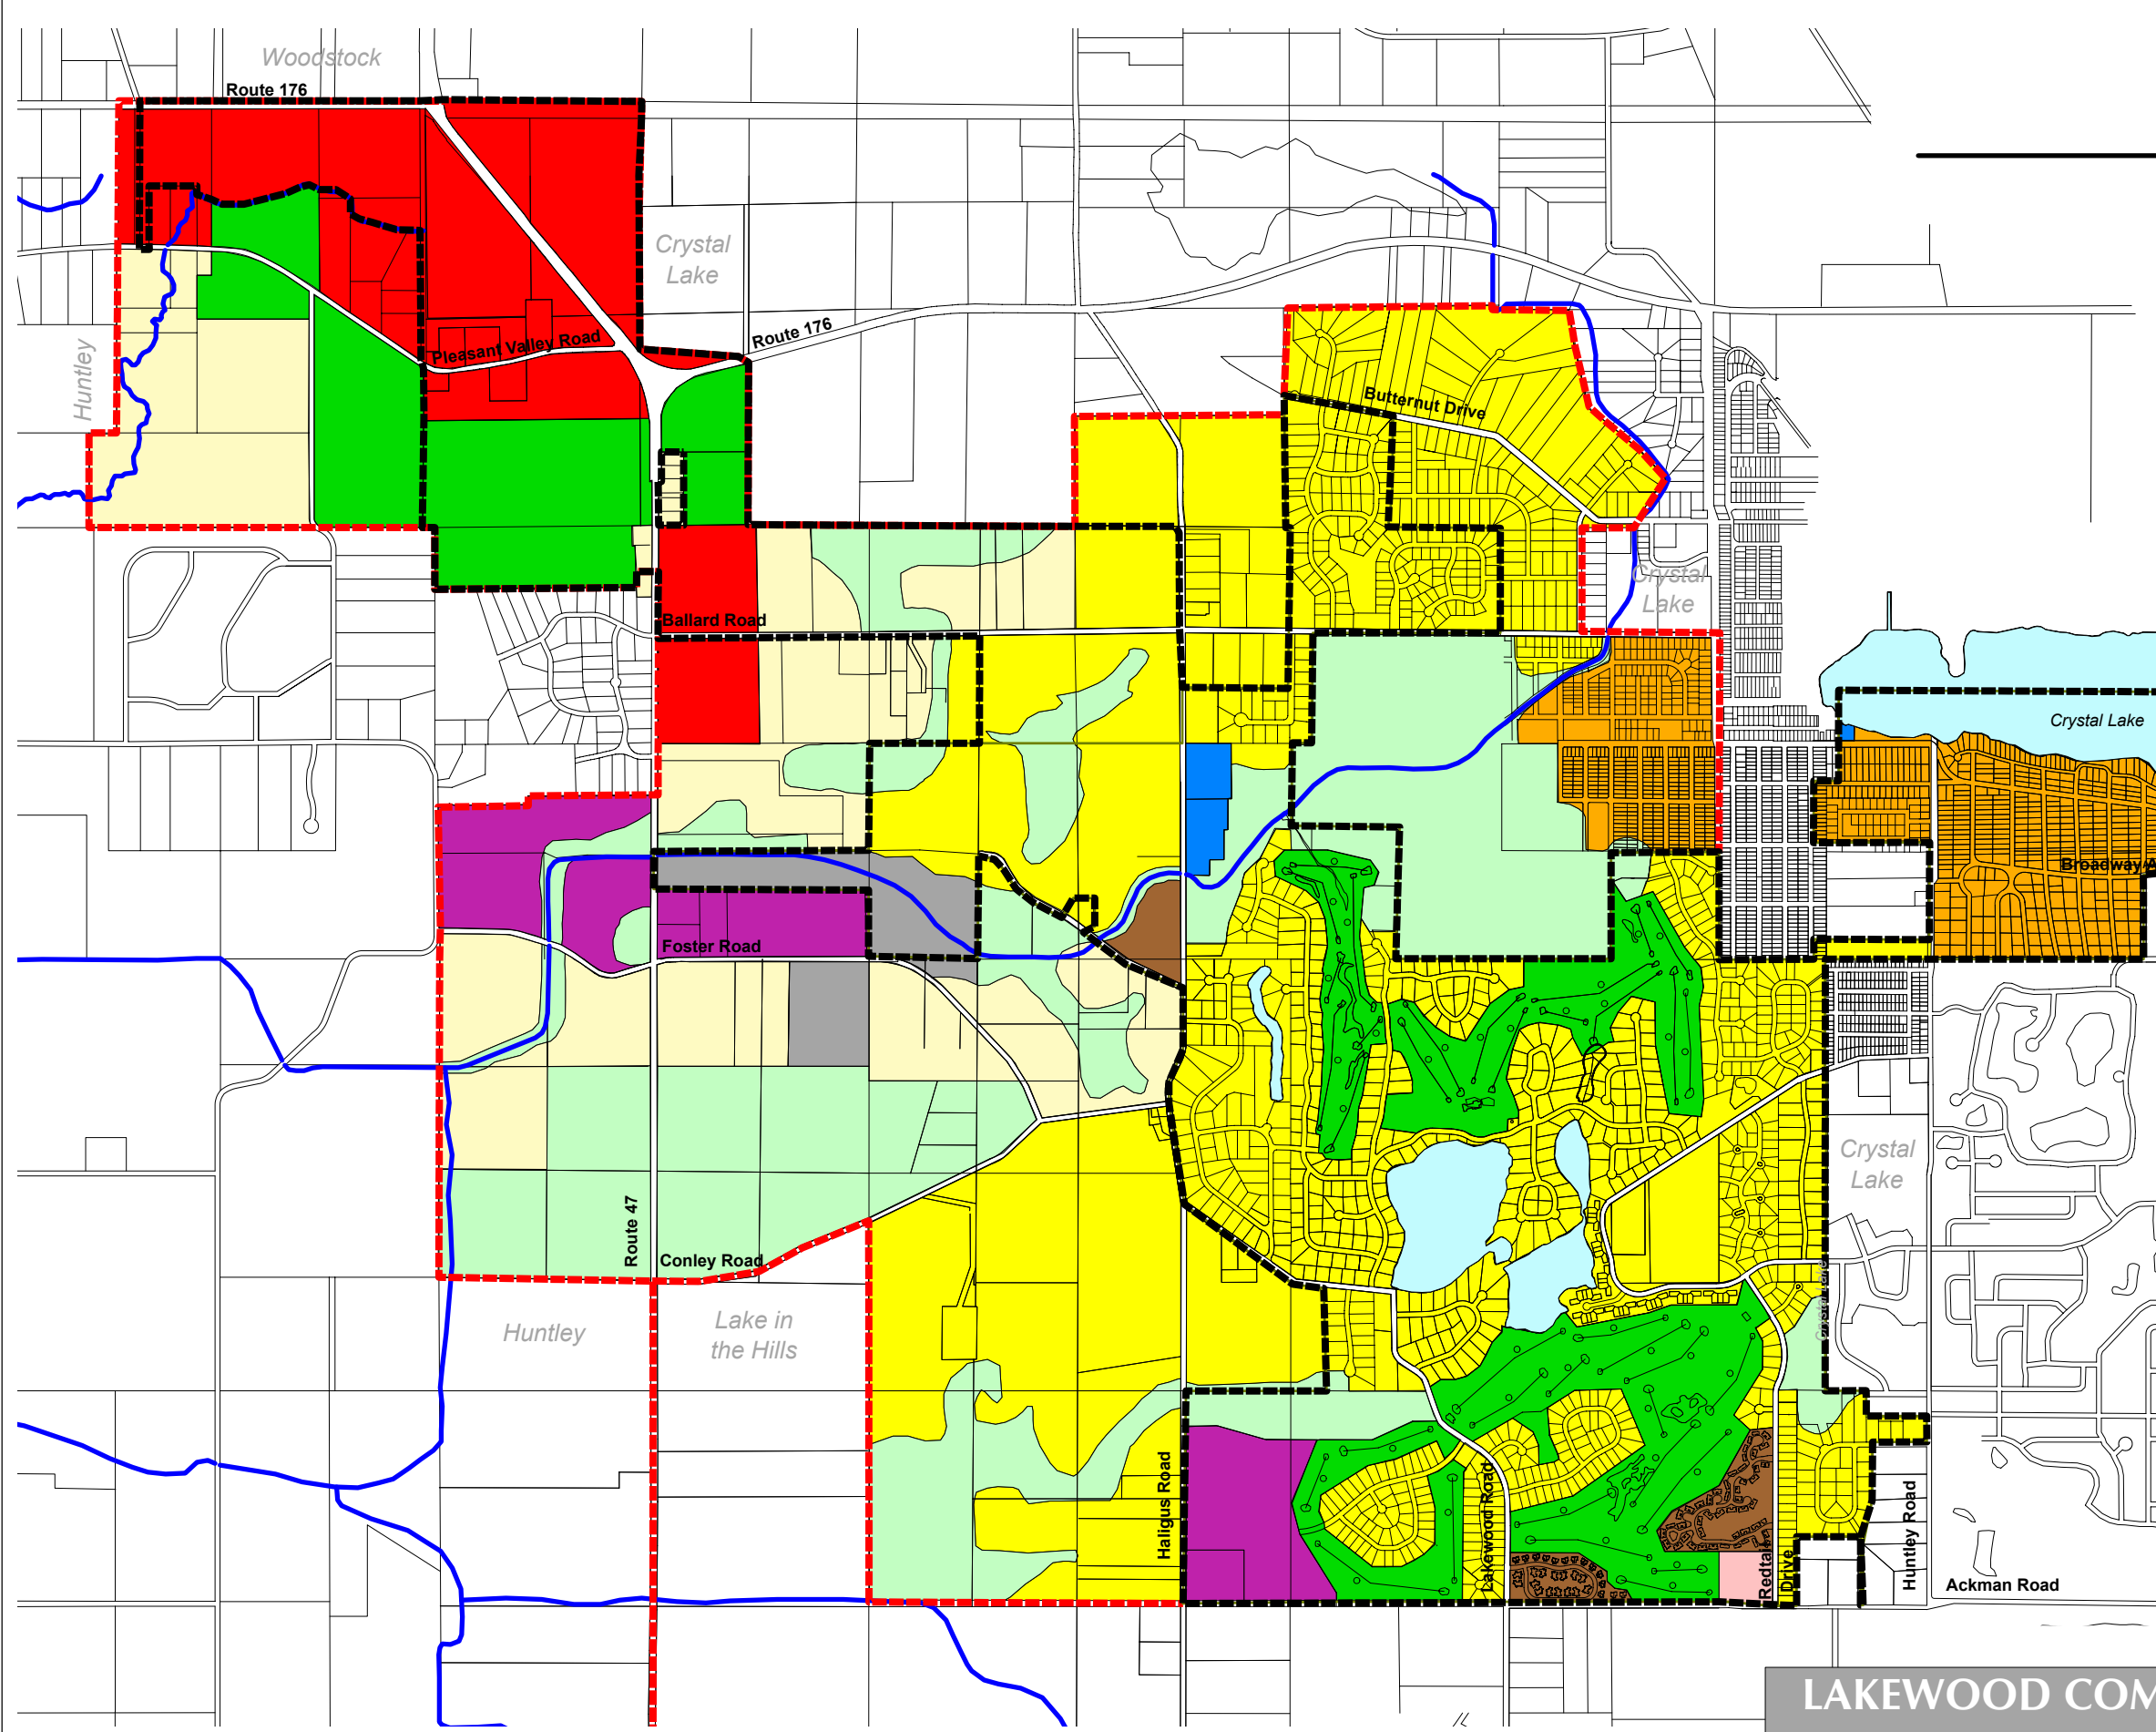

Map 4: Future Land Use

Legend

FUTURE LAND USE CATEGORIES

-  Estate Residential
-  Low Density Residential
-  Medium Density Residential
-  High Density Residential
-  Neighborhood Commercial
-  Planned Commercial/Office
-  Mixed Use
-  Institutional
-  Open Space
-  Recreation
-  Extraction

 Municipal Boundary

 Annexation Agreement Boundaries

Revised: July 22, 2010